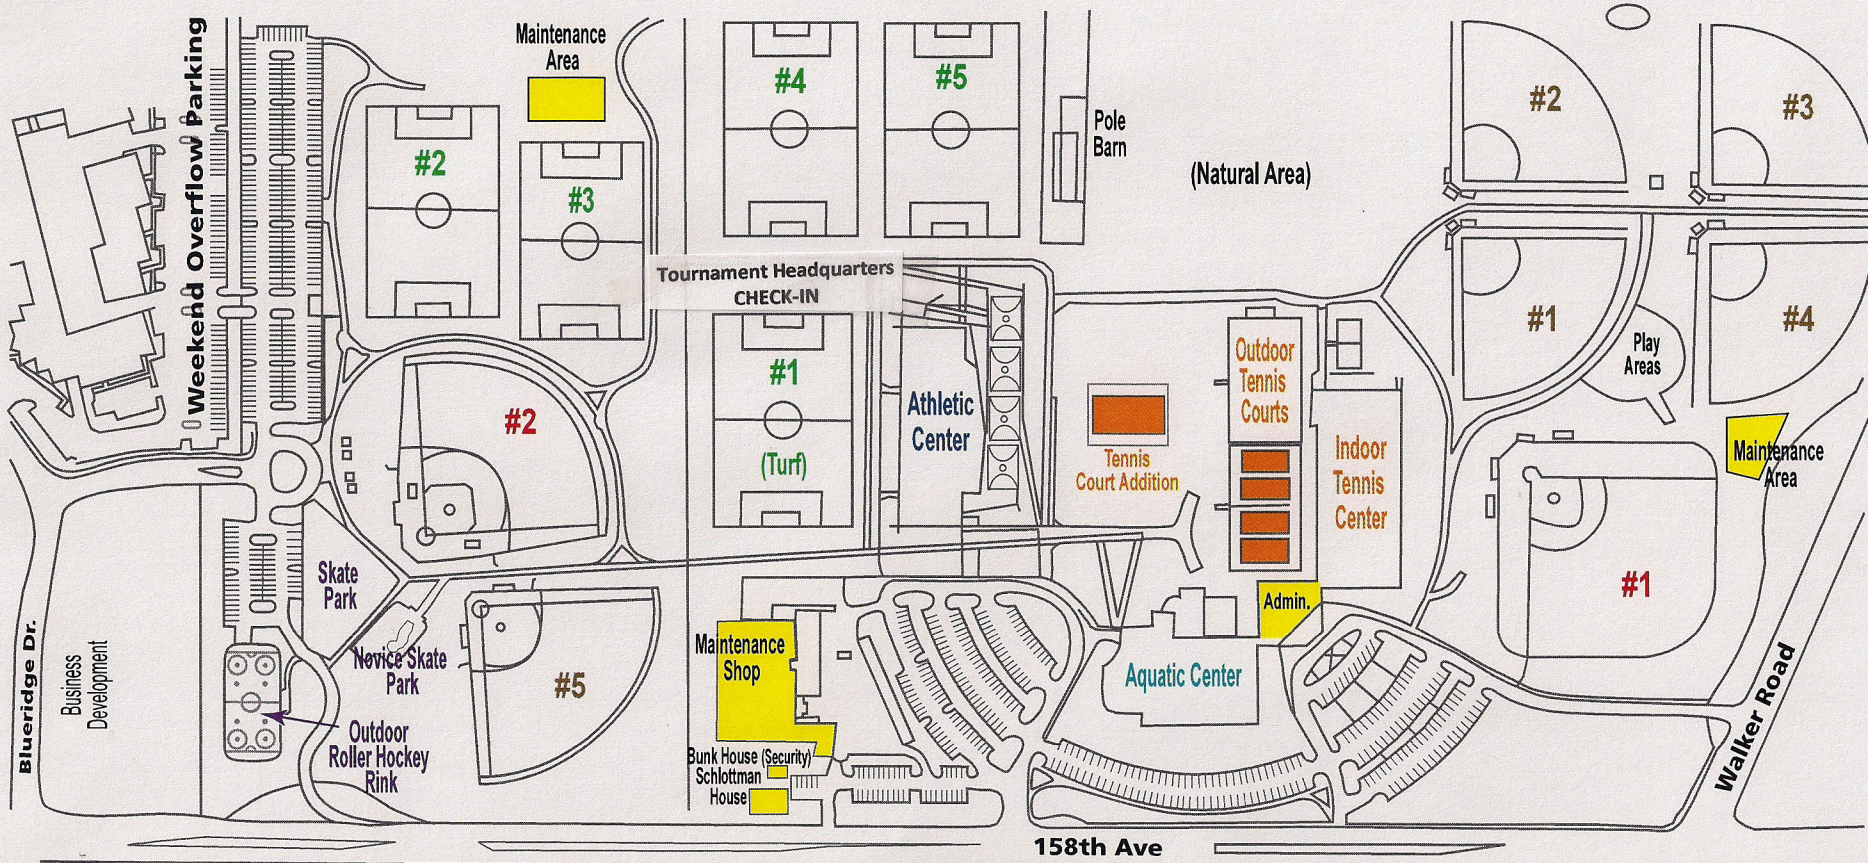

# Howard M. Terpenning Recreation Complex

## Tualatin Hills Park & Recreation District

Softball  
Overflow  
Parking

- |                   |                            |
|-------------------|----------------------------|
| Softball/Baseball | Tennis                     |
| Baseball          | Extreme Sports             |
| Soccer            | Maintenance/Security/Admin |

**NO THPRD Parking!**  
Fred Meyer